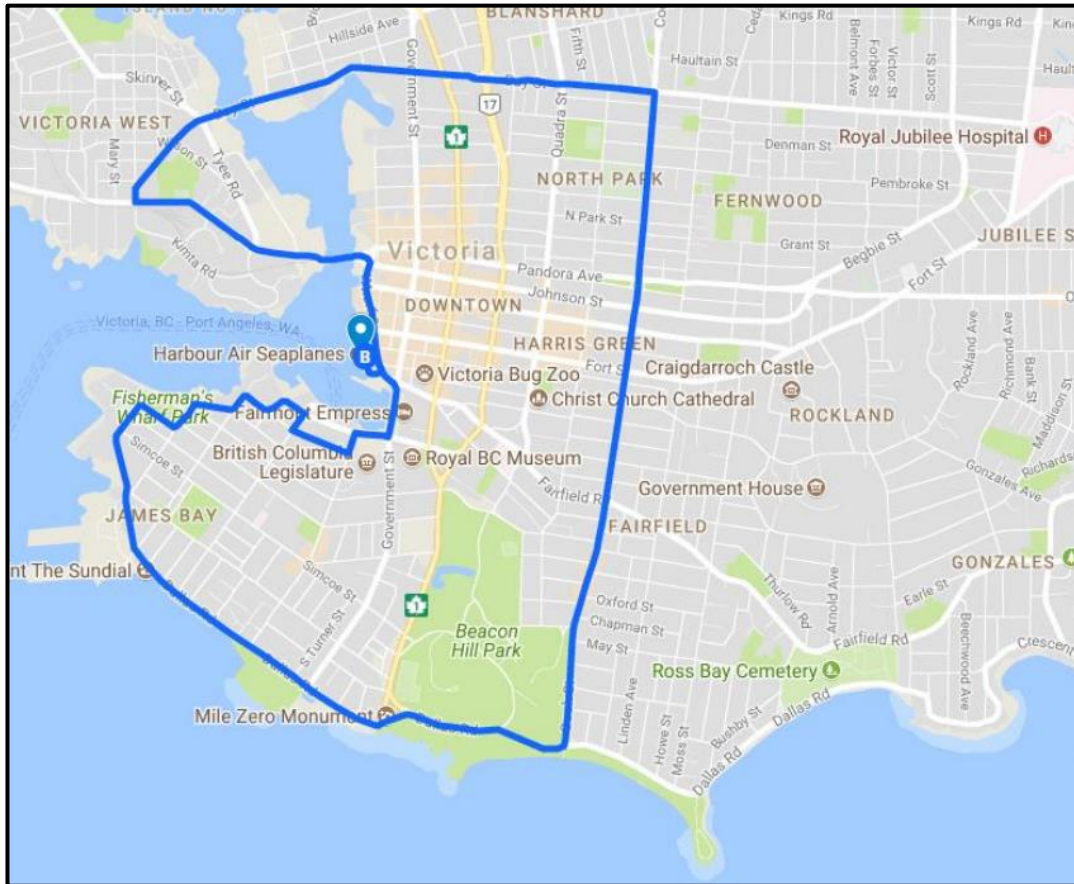

Victoria Harbour

The Victoria Harbour complimentary shuttle provides a drop-off service along a select route.

The shuttle departs from our terminal, travels north along Wharf Street, crosses the Johnson Street Bridge, travels west along Esquimalt Street, north along Bay Street, south along Cook Street, west along Dallas Road, east along Belleville Street, north on Government Street and Wharf Street back to our terminal.

Locations along the route:

- Fairmont Empress Hotel
- Best Western Plus Inner Harbour
- Delta Victoria Ocean Pointe Resort
- Fisherman's Wharf
- Hotel Grand Pacific
- Coast Victoria Hotel
- Beacon Hill Park
- Victoria Clipper
- Inn at Laurel Point
- Days Inn Victoria
- James Bay